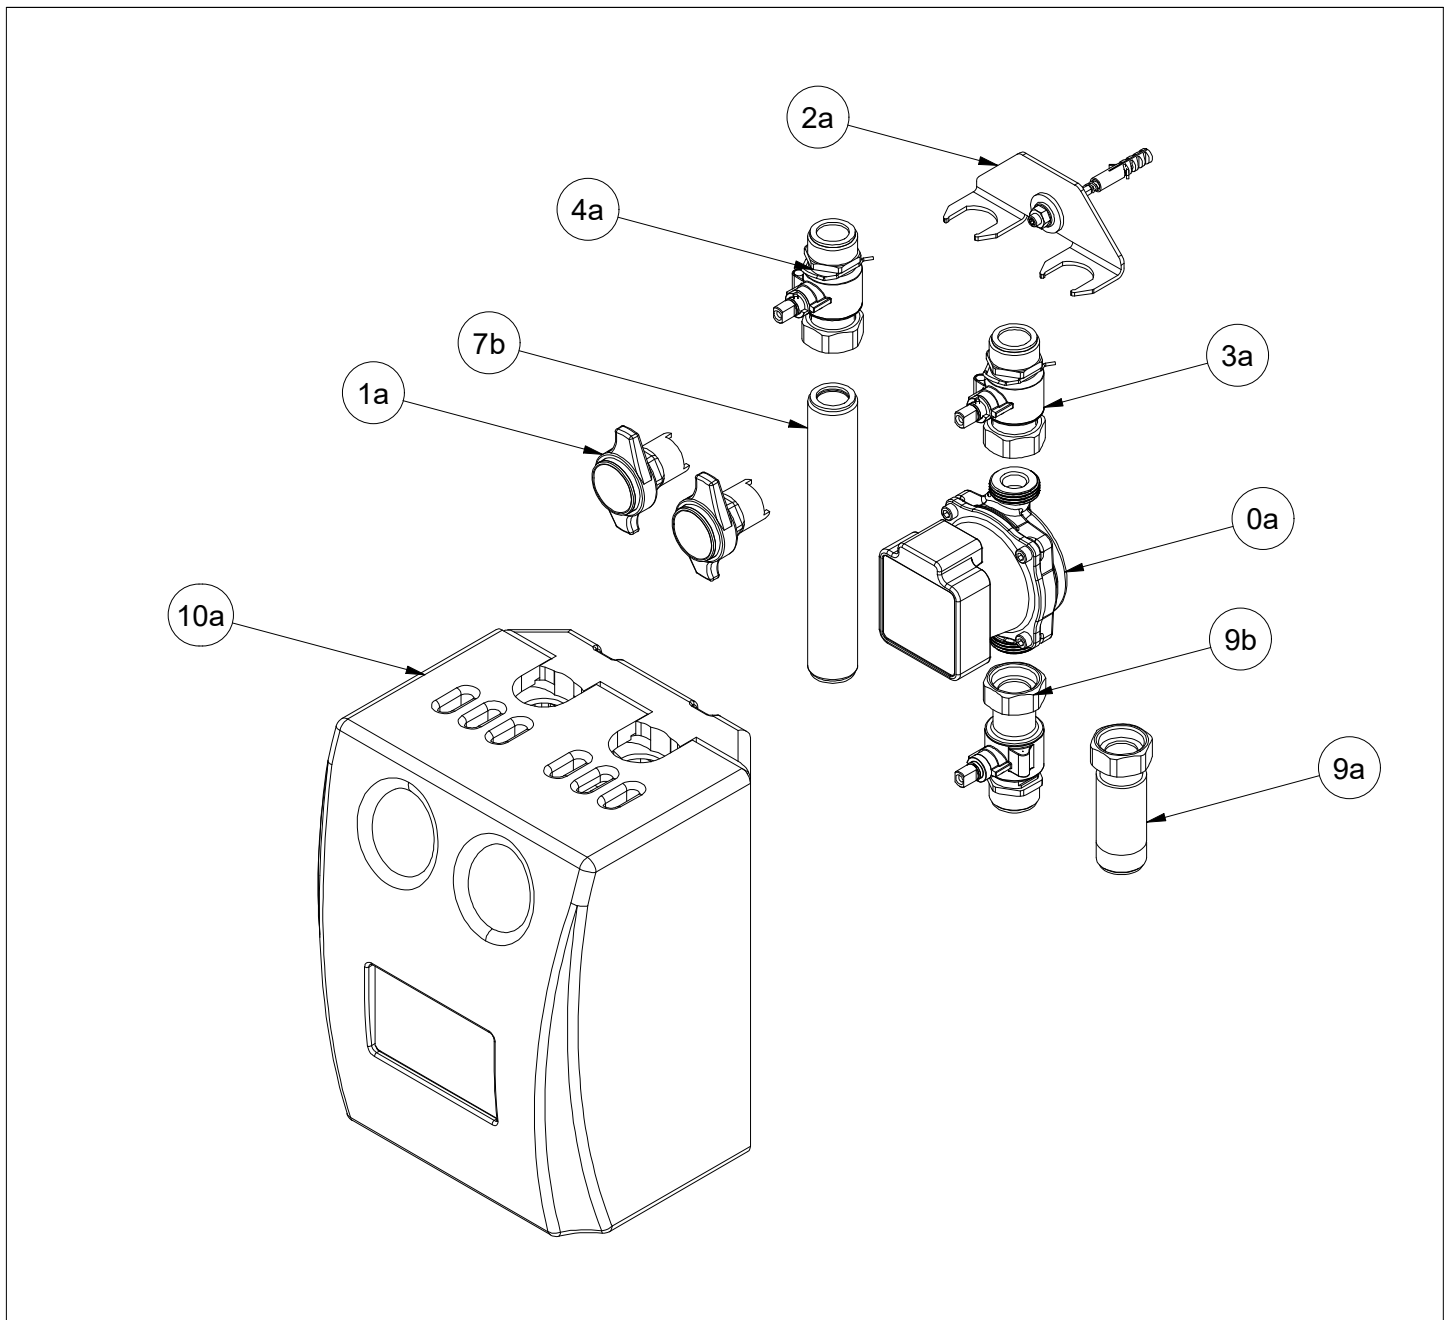

1 - Pumpengruppe FlowBox HK20

Pos.	Ersatzteil-Nr	Benennung
0a	---	Pumpen: https://www.watts.eu/de/technical-support/manuals/pump-groups/21734
0b	---	Pumpenkabel: https://www.watts.eu/de/technical-support/part-list/pump-groups/21730
1a	10080052	Set Griffe rot/blau inkl. Thermometer 0-120°C
2a	10086053	Wandhalter DN20 mit Schraube, Dübel
3a	10080046	Kugelhahn 1" mit SKB inkl. Klammer
4a	10080047	Kugelhahn 1" ohne SKB inkl. Klammer
7b	10080051	Rücklauf Rohr HK20
9a	10086054	Vorlauf Rohr DN20 L=86mm 1"
9b	10080048	Vorlauf Kugelhahn DN20 1"
10a	10080054	Isolierung inkl. Design Blende Watts