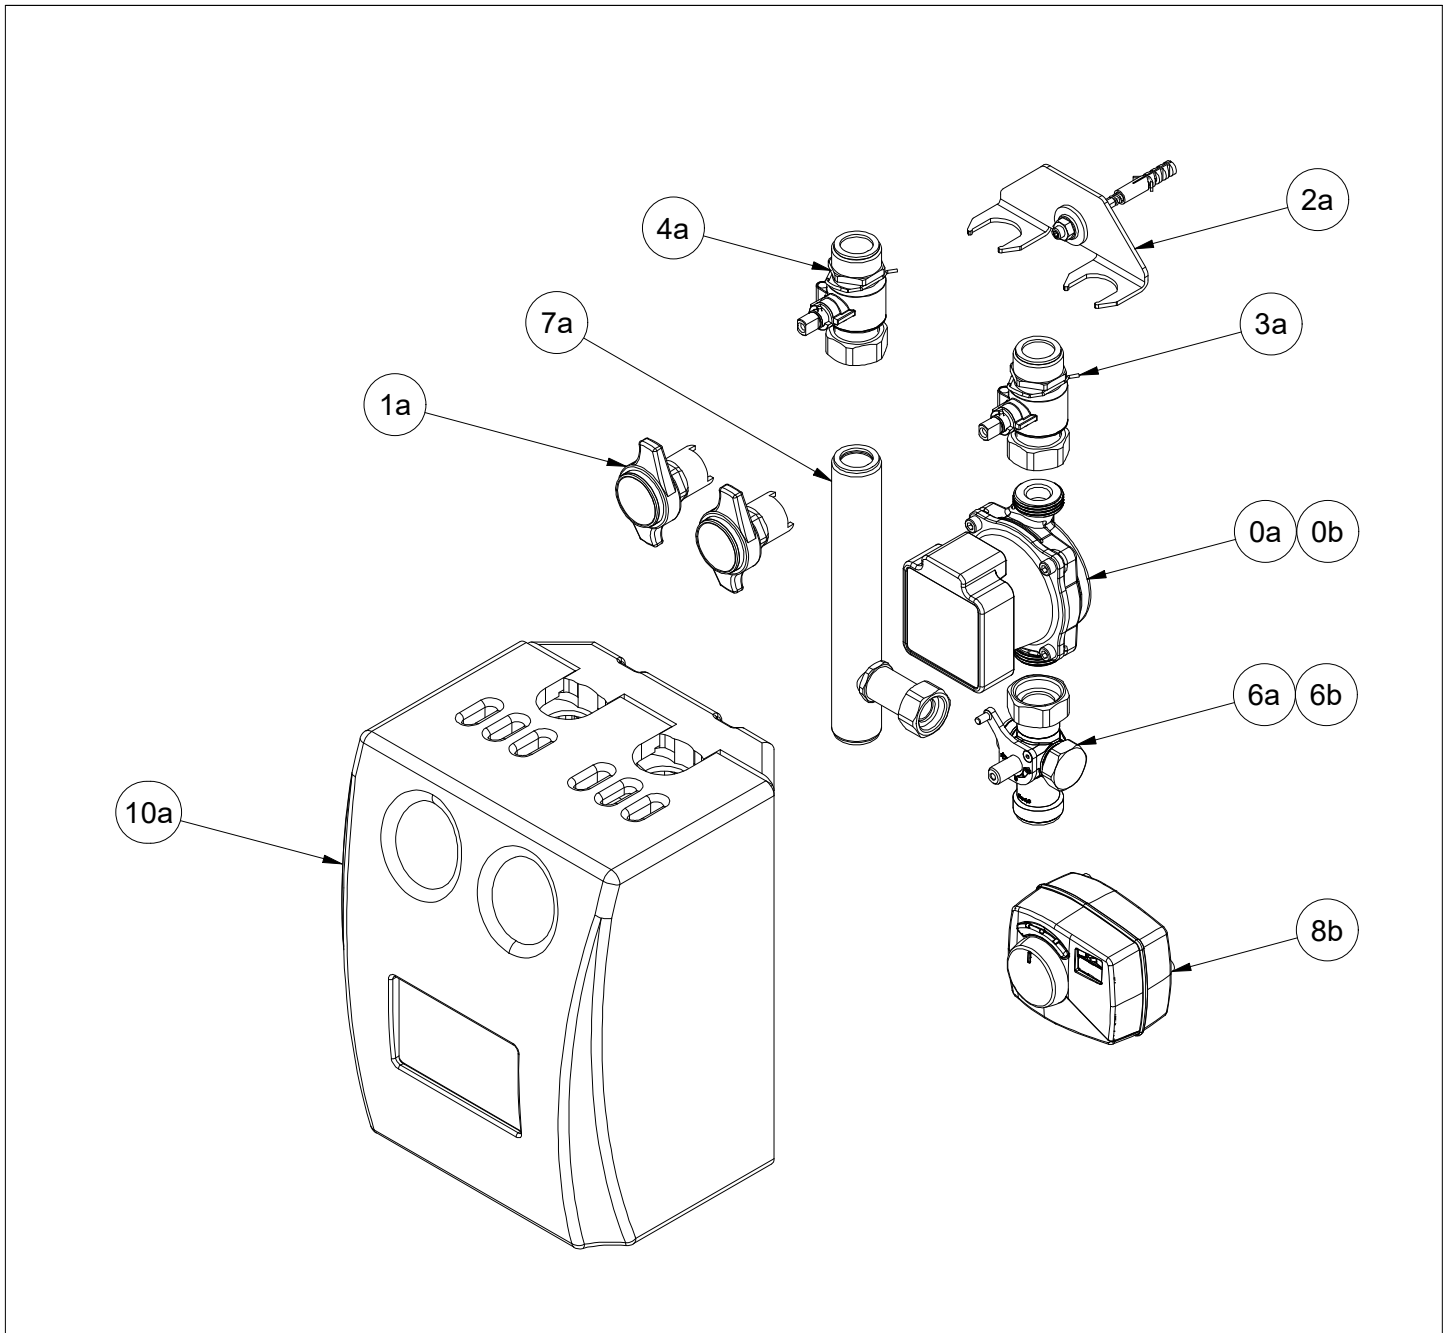

4 - Pump mixing group HKFC20

Pos.	Sparepart no.	Description
0a	---	Pumps: https://www.watts.eu/en/technical-support/manuals/pump-groups/21734
0b	---	Pump cables: https://www.watts.eu/en/technical-support/part-list/pump-groups/21730
1a	10080052	Set thermohandle red/blue incl. thermometer 0-120°C
2a	10086053	Wall bracket DN20 with screw, dowels
3a	10080046	Ball valve 1" with check vavle incl. clip
4a	10080047	Ball valve 1" without check vavle incl. clip
6a	10080053	3 Way Mixing Valve DN20 KVS. 4,0 right/left
6b	10080075	3 Way Mixing Valve DN20 KVS. 6,3 right/left
7a	10080050	Return Pipe HKM20 with bypass
8b	10084850	Actuator CRA111 230V, sensor cable 1,5m
10a	10080054	Insulation box incl. design cover Watts