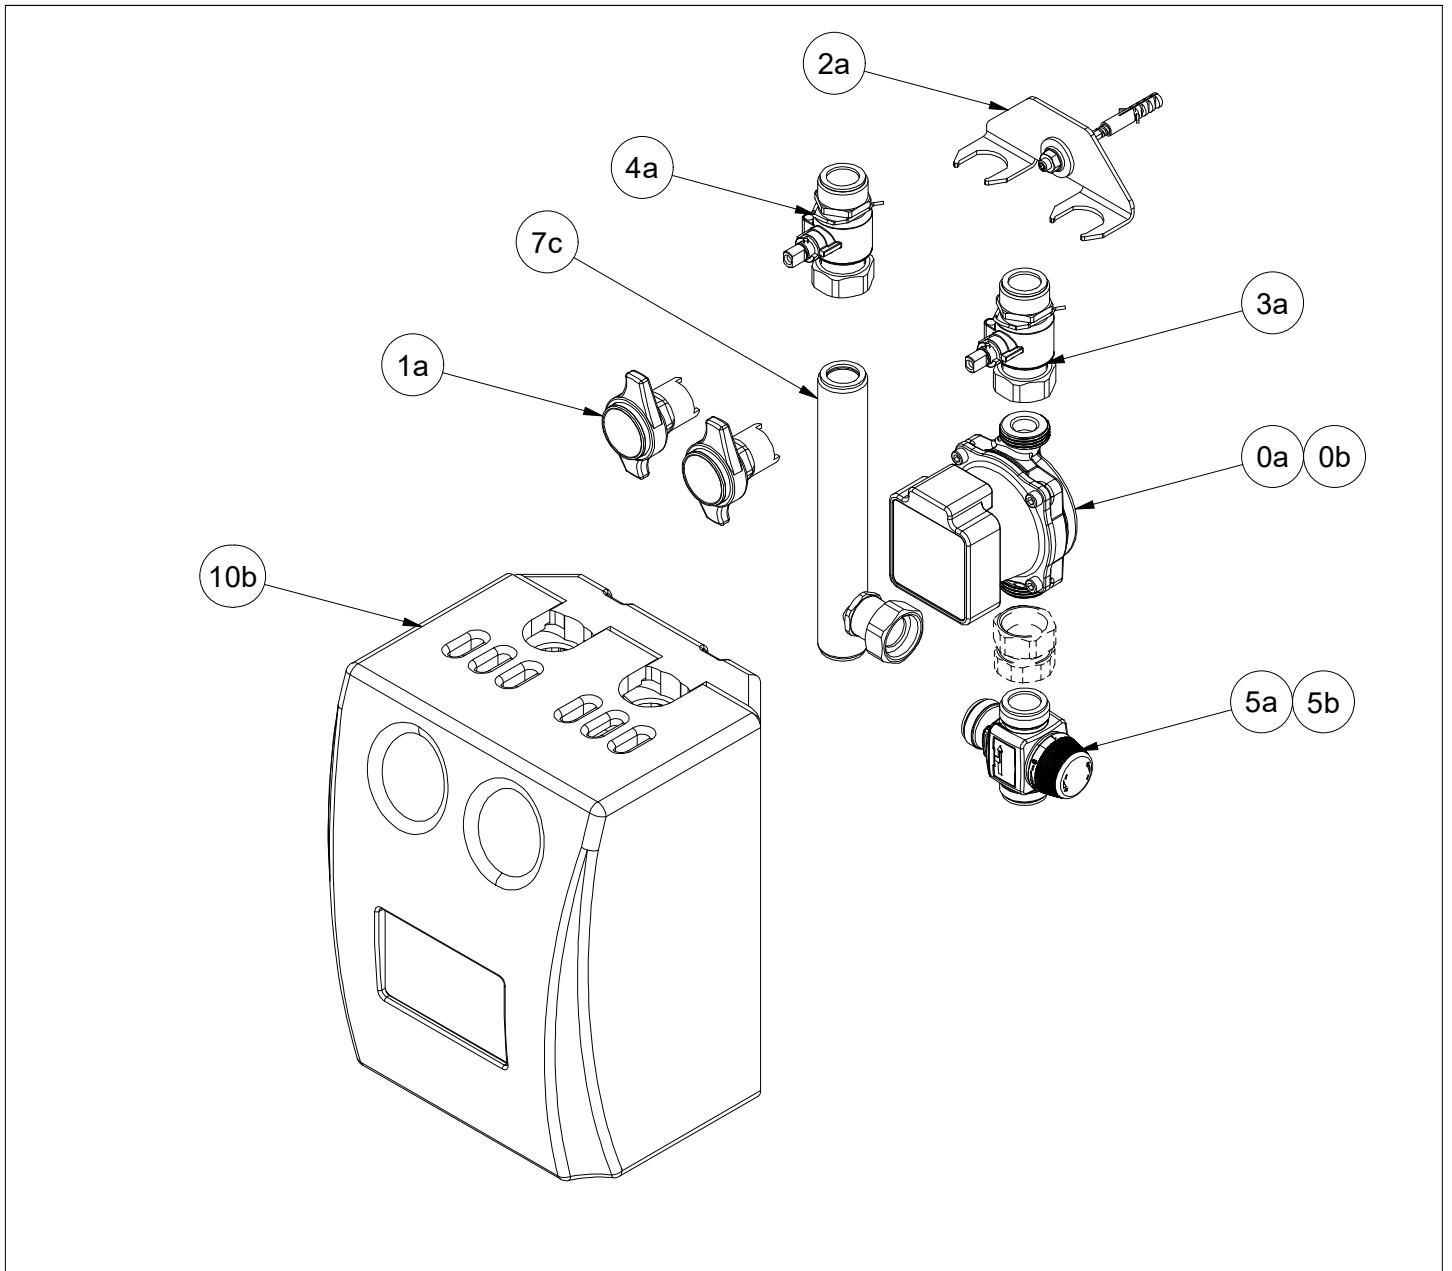

3 - Pump mixing group HKF20

Pos.	Sparepart no.	Description
0a	---	Pumps: https://www.watts.eu/en/technical-support/manuals/pump-groups/21734
0b	---	Pump cables: https://www.watts.eu/en/technical-support/part-list/pump-groups/21730
1a	10080052	Set thermohandle red/blue incl. thermometer 0-120°C
2a	10086053	Wall bracket DN20 with screw, dowels
3a	10080046	Ball valve 1" with check vavle incl. clip
4a	10080047	Ball valve 1" without check vavle incl. clip
5a	10084851	DN20 Thermostatic mixing Valve 20-55°C
5b	10084852	DN20 Thermostatic mixing Valve 30-70°C
7c	10084858	Return Pipe HKF20
10b	10086055	Insulation box HKF (incl. design cover)