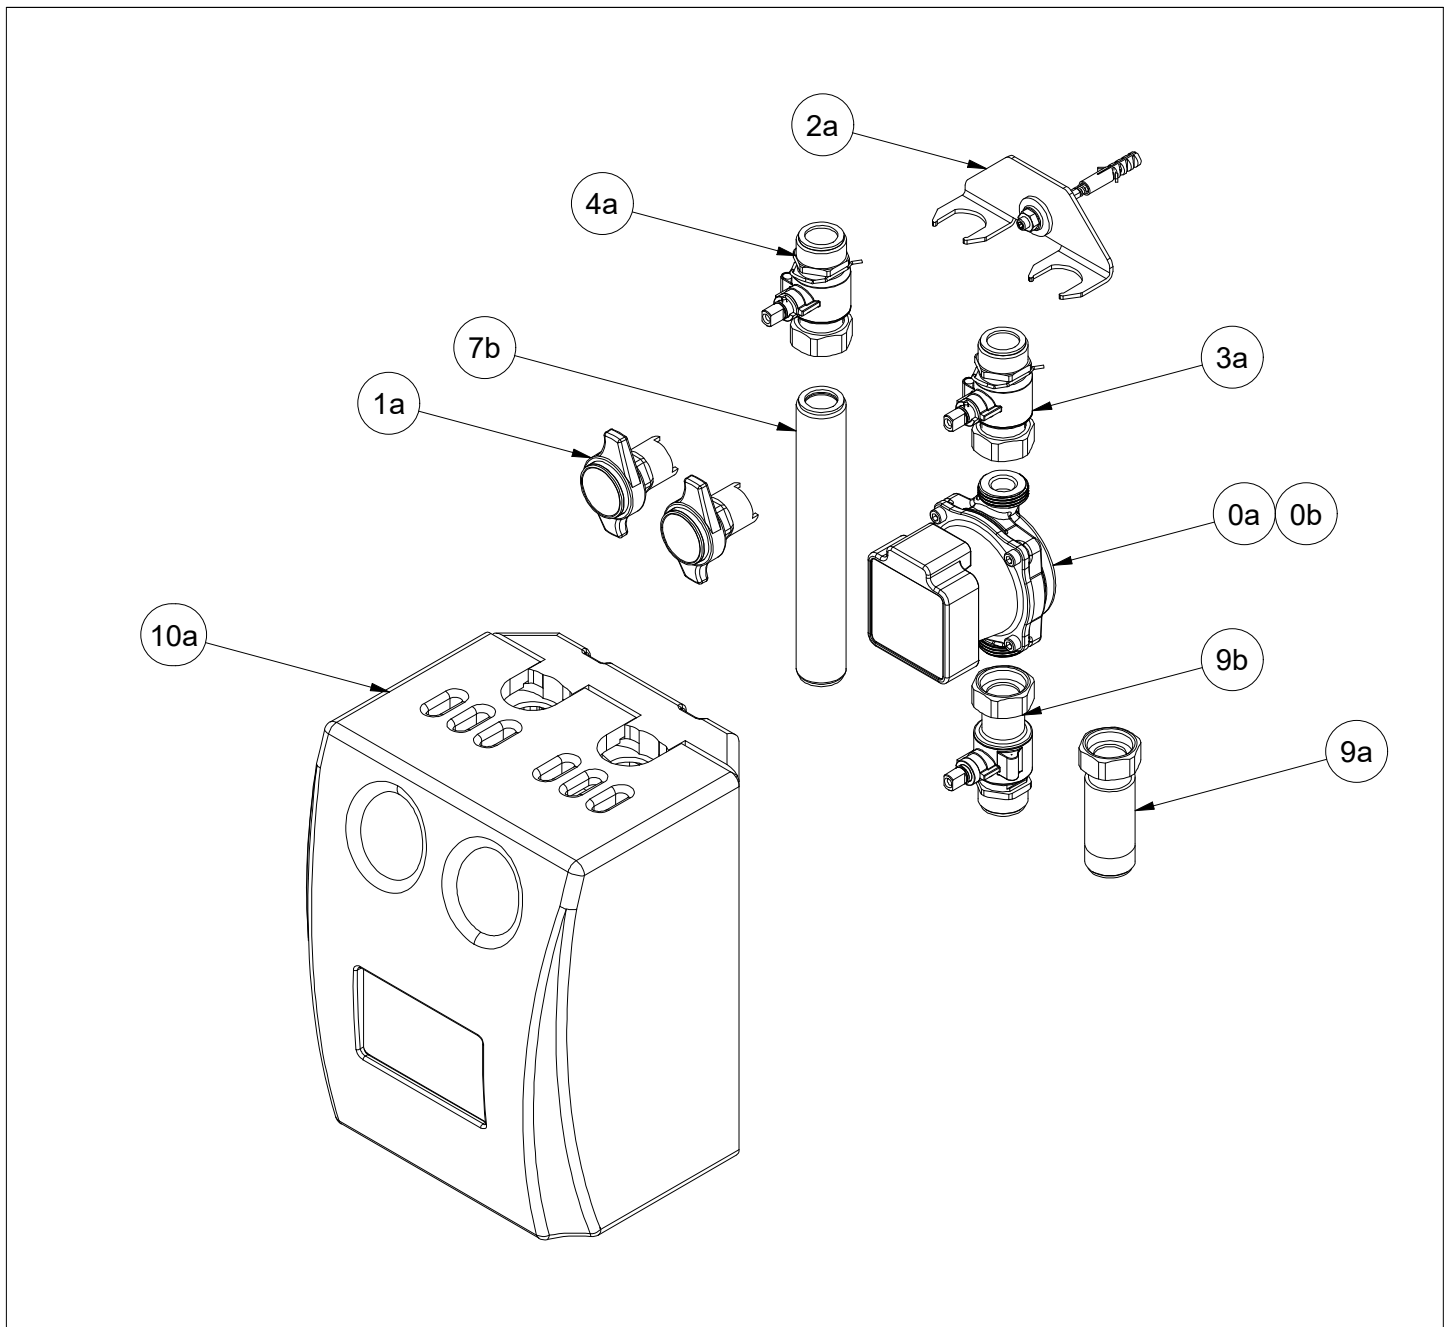

1 - Pump group FlowBox HK20

Pos.	Sparepart no.	Description
0a	---	Pumps: https://www.watts.eu/en/technical-support/manuals/pump-groups/21734
0b	---	Pump cables: https://www.watts.eu/en/technical-support/part-list/pump-groups/21730
1a	10080052	Set thermohandle red/blue incl. thermometer 0-120°C
2a	10086053	Wall bracket DN20 with screw, dowels
3a	10080046	Ball valve 1" with check vavle incl. clip
4a	10080047	Ball valve 1" without check vavle incl. clip
7b	10080051	Return Pipe HK20
9a	10086054	Supply pipe DN20 L=86mm 1"
9b	10080048	Supply ball valve DN20 1"
10a	10080054	Insulation box incl. design cover Watts