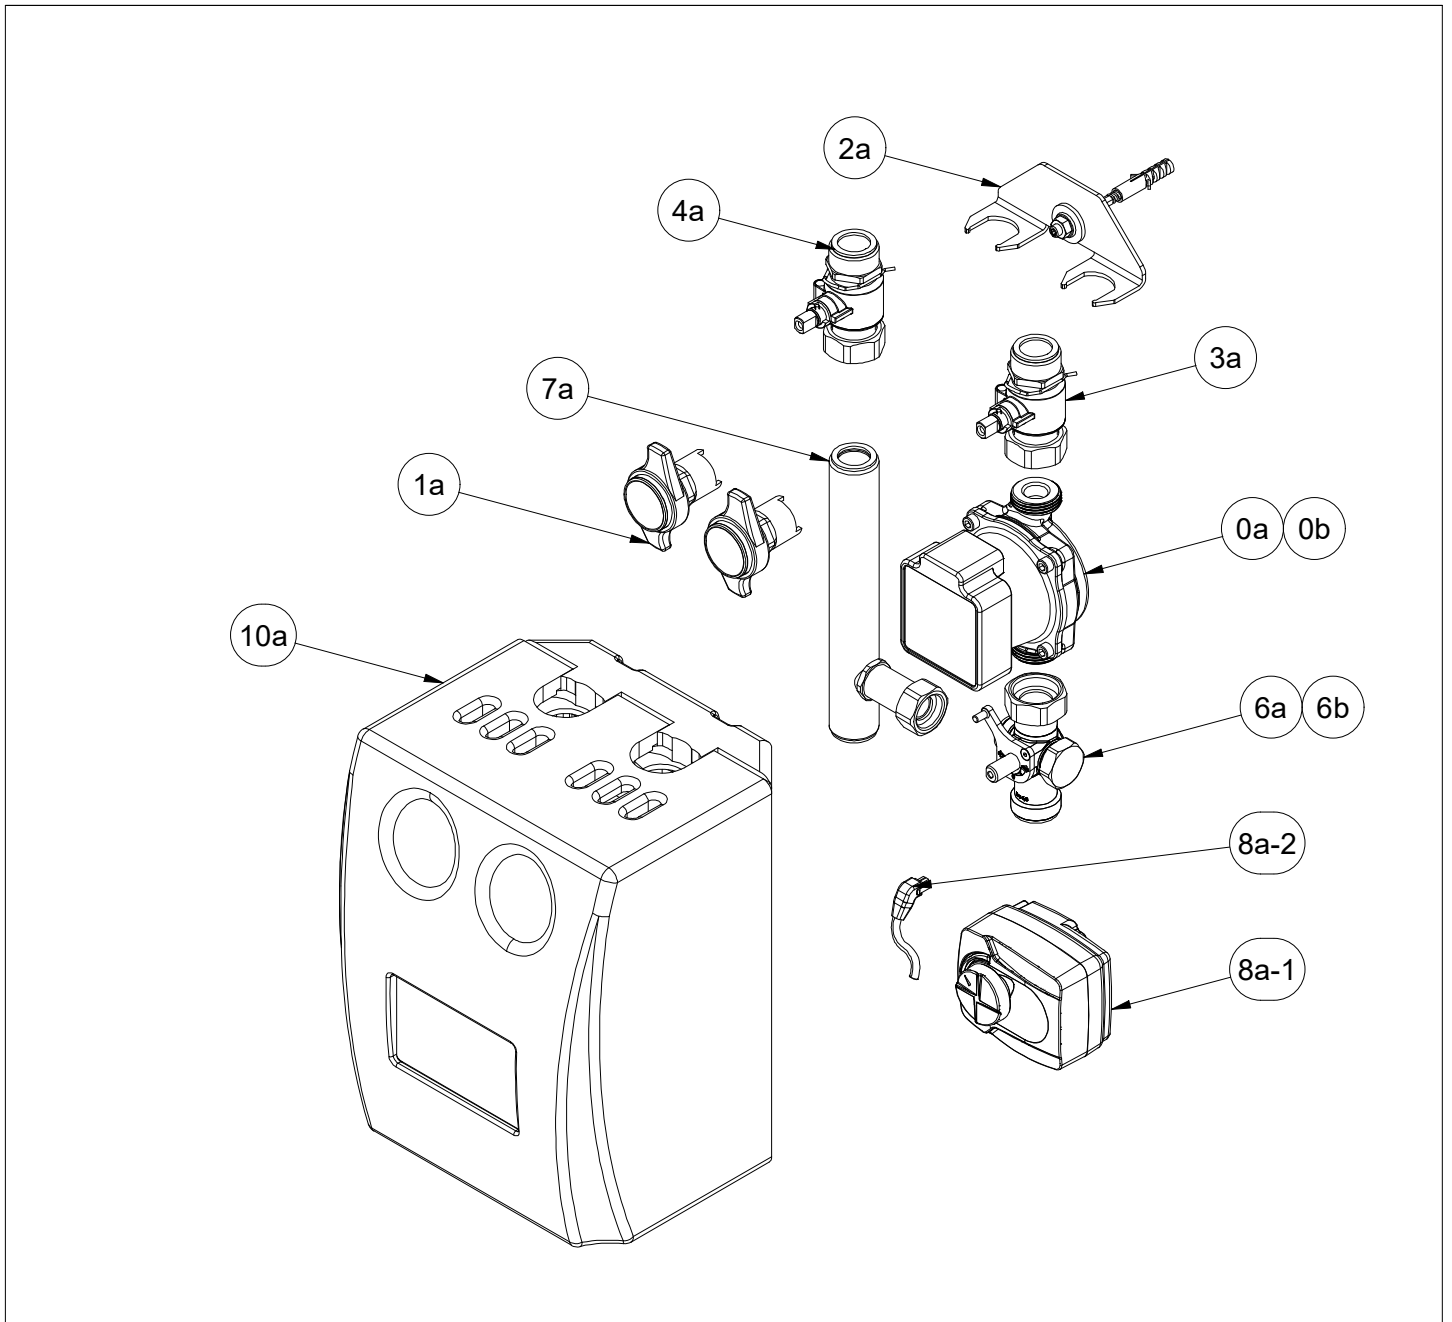

2 - Pump mixing group HKM20

Pos.	Sparepart no.	Description
0a	---	Pumps: https://www.watts.eu/en/technical-support/manuals/pump-groups/21734
0b	---	Pump cables: https://www.watts.eu/en/technical-support/part-list/pump-groups/21730
1a	10080052	Set thermohandle red/blue incl. thermometer 0-120°C
2a	10086053	Wall bracket DN20 with screw, dowels
3a	10080046	Ball valve 1" with check vavle incl. clip
4a	10080047	Ball valve 1" without check vavle incl. clip
6a	10080053	3 Way Mixing Valve DN20 KVS. 4,0 right/left
6b	10080075	3 Way Mixing Valve DN20 KVS. 6,3 right/left
7a	10080050	Return Pipe HKM20 with bypass
8a-1	10028079	Actuator Evo2 230V 140s with Cable 2m Standard
8a-2	10085554	Cable 2,8m for actuator Evo2 230V
10a	10080054	Insulation box incl. design cover Watts