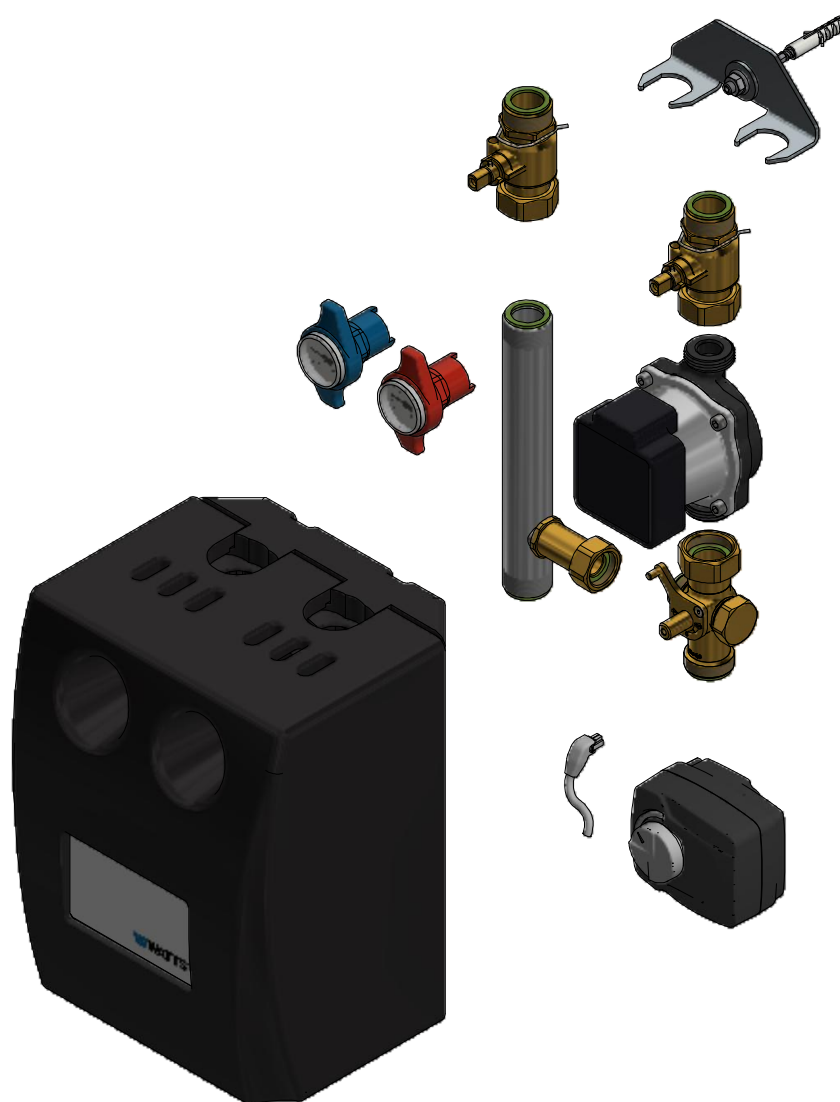

Series FlowBox DN20

Spare parts for pump groups FlowBox

Ersatzteile für Pumpengruppen FlowBox

(EN) Spare parts list

(DE) Ersatzteilliste